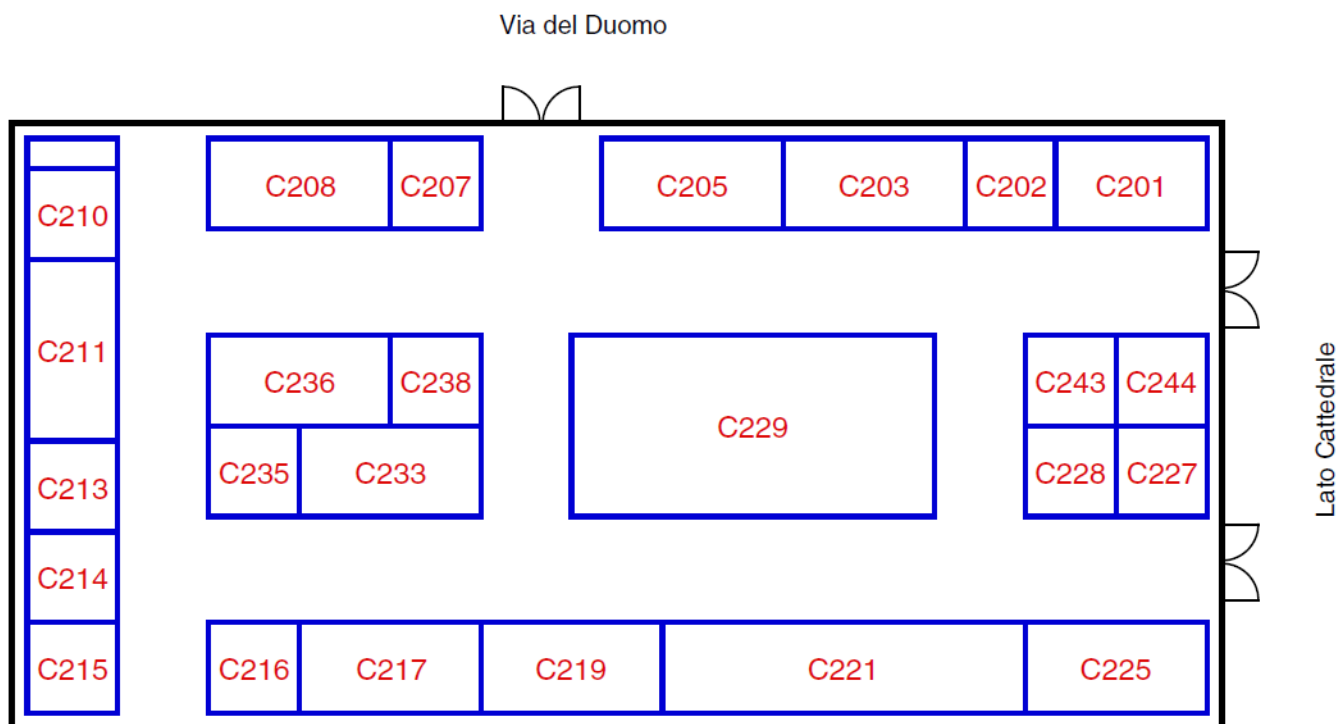

Planimetria

Espositori

ANIPOPGAM	C208	MULTIPLAYER	C244
APE COLLECTION	C225	PANDAMANNARO ITALIA	C213
ATOM PLASTIC	C201	PLANET COLLECTION ROMA	C219
COSMIC GROUP S.R.L.	C229	RADICALLY TOON	C221
COSMIC GROUP TOKIDOKI	C203	RIPPU	C235
CRAZY VIDEO COLLEZIONISMO	C205	SHIN CRAZY COMICS	C233
GENTE DI CARTOONIA	C202	SQUIDINK.IT	C214
INCHIOSTRO E TEMPERA	C243	STARSHOP BRESCIA	C211
INFINITE STATUE	C216	STEFANO GIULIANI TOYMANIA	C215
KAIDO ITALIA - KPOP&JPOP	C228	STRIKE	C207
MAGIC PLANET	C236	TOYS HUNTER	C210
MANGA WEAR	C217	WWW.NETCITYONLINE.COM	C238
MOVIEMANIACSFIGURESCOLLECTORSSHOP	C227		